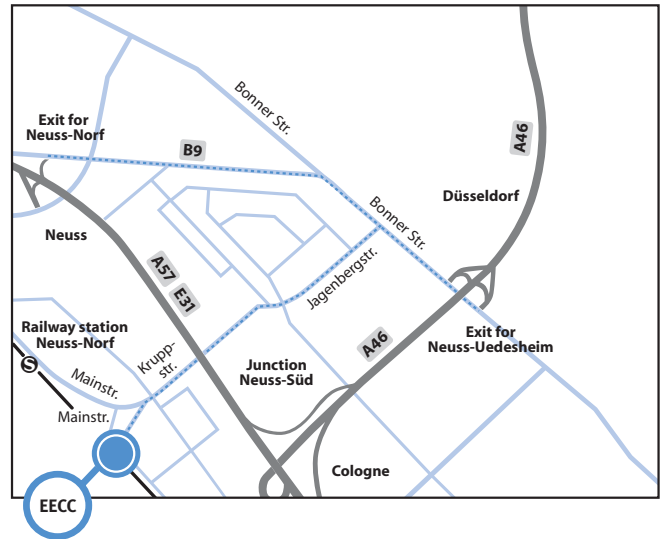

DIRECTIONS TO THE EUROPEAN EPC COMPETENCE CENTER

From Düsseldorf

From the A 46 from Düsseldorf, exit the highway at the Neuss-Uedesheim interface and drive down the B9 in the direction of Neuss-Grimlinghausen. After approximately 500 meters, turn left in the traffic circle (direction: Norf) onto Jagenbergstrasse. Follow the road and continue down the Kruppstrasse. The entrance to the EECC is on the left side, approximately 400 meters after the underpass.

From Cologne

From the A 57 from Cologne, turn onto the A 46 in the direction of Düsseldorf, at the highway intersection Neuss-Süd. Exit at the Neuss-Uedesheim intersection, and drive on the B9 in the direction of Neuss-Grimlinghausen. After approximately 500 meters, drive left in the traffic circle (direction: Norf) onto the Jagenbergstrasse. Follow the road and continue down the Kruppstrasse. The entrance to the EECC is on the left side, approximately 400 meters after the underpass.

From the North or Krefeld

Exit the A 57 from the direction of Krefeld at the Neuss-Norf interface and turn left on the Norfer Strasse. After that, take the next right on the B9 in the direction of Düsseldorf. Follow the road to the next traffic circle and take the first exit on Jagenbergstrasse. The Jagenbergstrasse turns into the Kruppstrasse. Approximately 400 meters after the underpass you will see the entrance to the EECC.

From the METRO Group Headquarters

From the Metro-Strasse, turn left into the Schlüterstrasse. Follow the road and turn right into the Daimlerstrasse. Turn right on the Hellweg after approximately 100 meters. The Hellweg turns into the Cranachstrasse. After approximately 500 meters, turn left on the Lichtstrasse. Follow the road and take a half-right on the Flurstrasse. At the large intersection, turn left on the Dorotheenstrasse (B8). Follow the road for approximately 4 kilometers (Kettwiger Strasse, Werdener Strasse, Kruppstrasse, Auf'm Hennekamp, Kopernikusstrasse). From the Kopernikusstrasse, continue down the Südring (B326). Exit the Südring after approximately 200 meters and take a half-left into the Münchener Strasse. Drive straight on the A 46 in the direction of Neuss (please follow the directions above, "From Düsseldorf" from here!).

Travel by rail

Arrival at the city train (S-Bahn) terminal Neuss-Norf:

In the event that no taxi is available, you can call one at +49 (0)21 31-22 22 22. The Center can be reached by foot in approx. 15 minutes: please walk southward on Mainstraße, which runs parallel to the tracks. After about 1 km, Mainstraße turns into Kruppstraße. Continue on Kruppstraße, bearing right, until you reach the entrance of the Kaufhof distribution center. From this point on, simply follow the signs to the EECC.